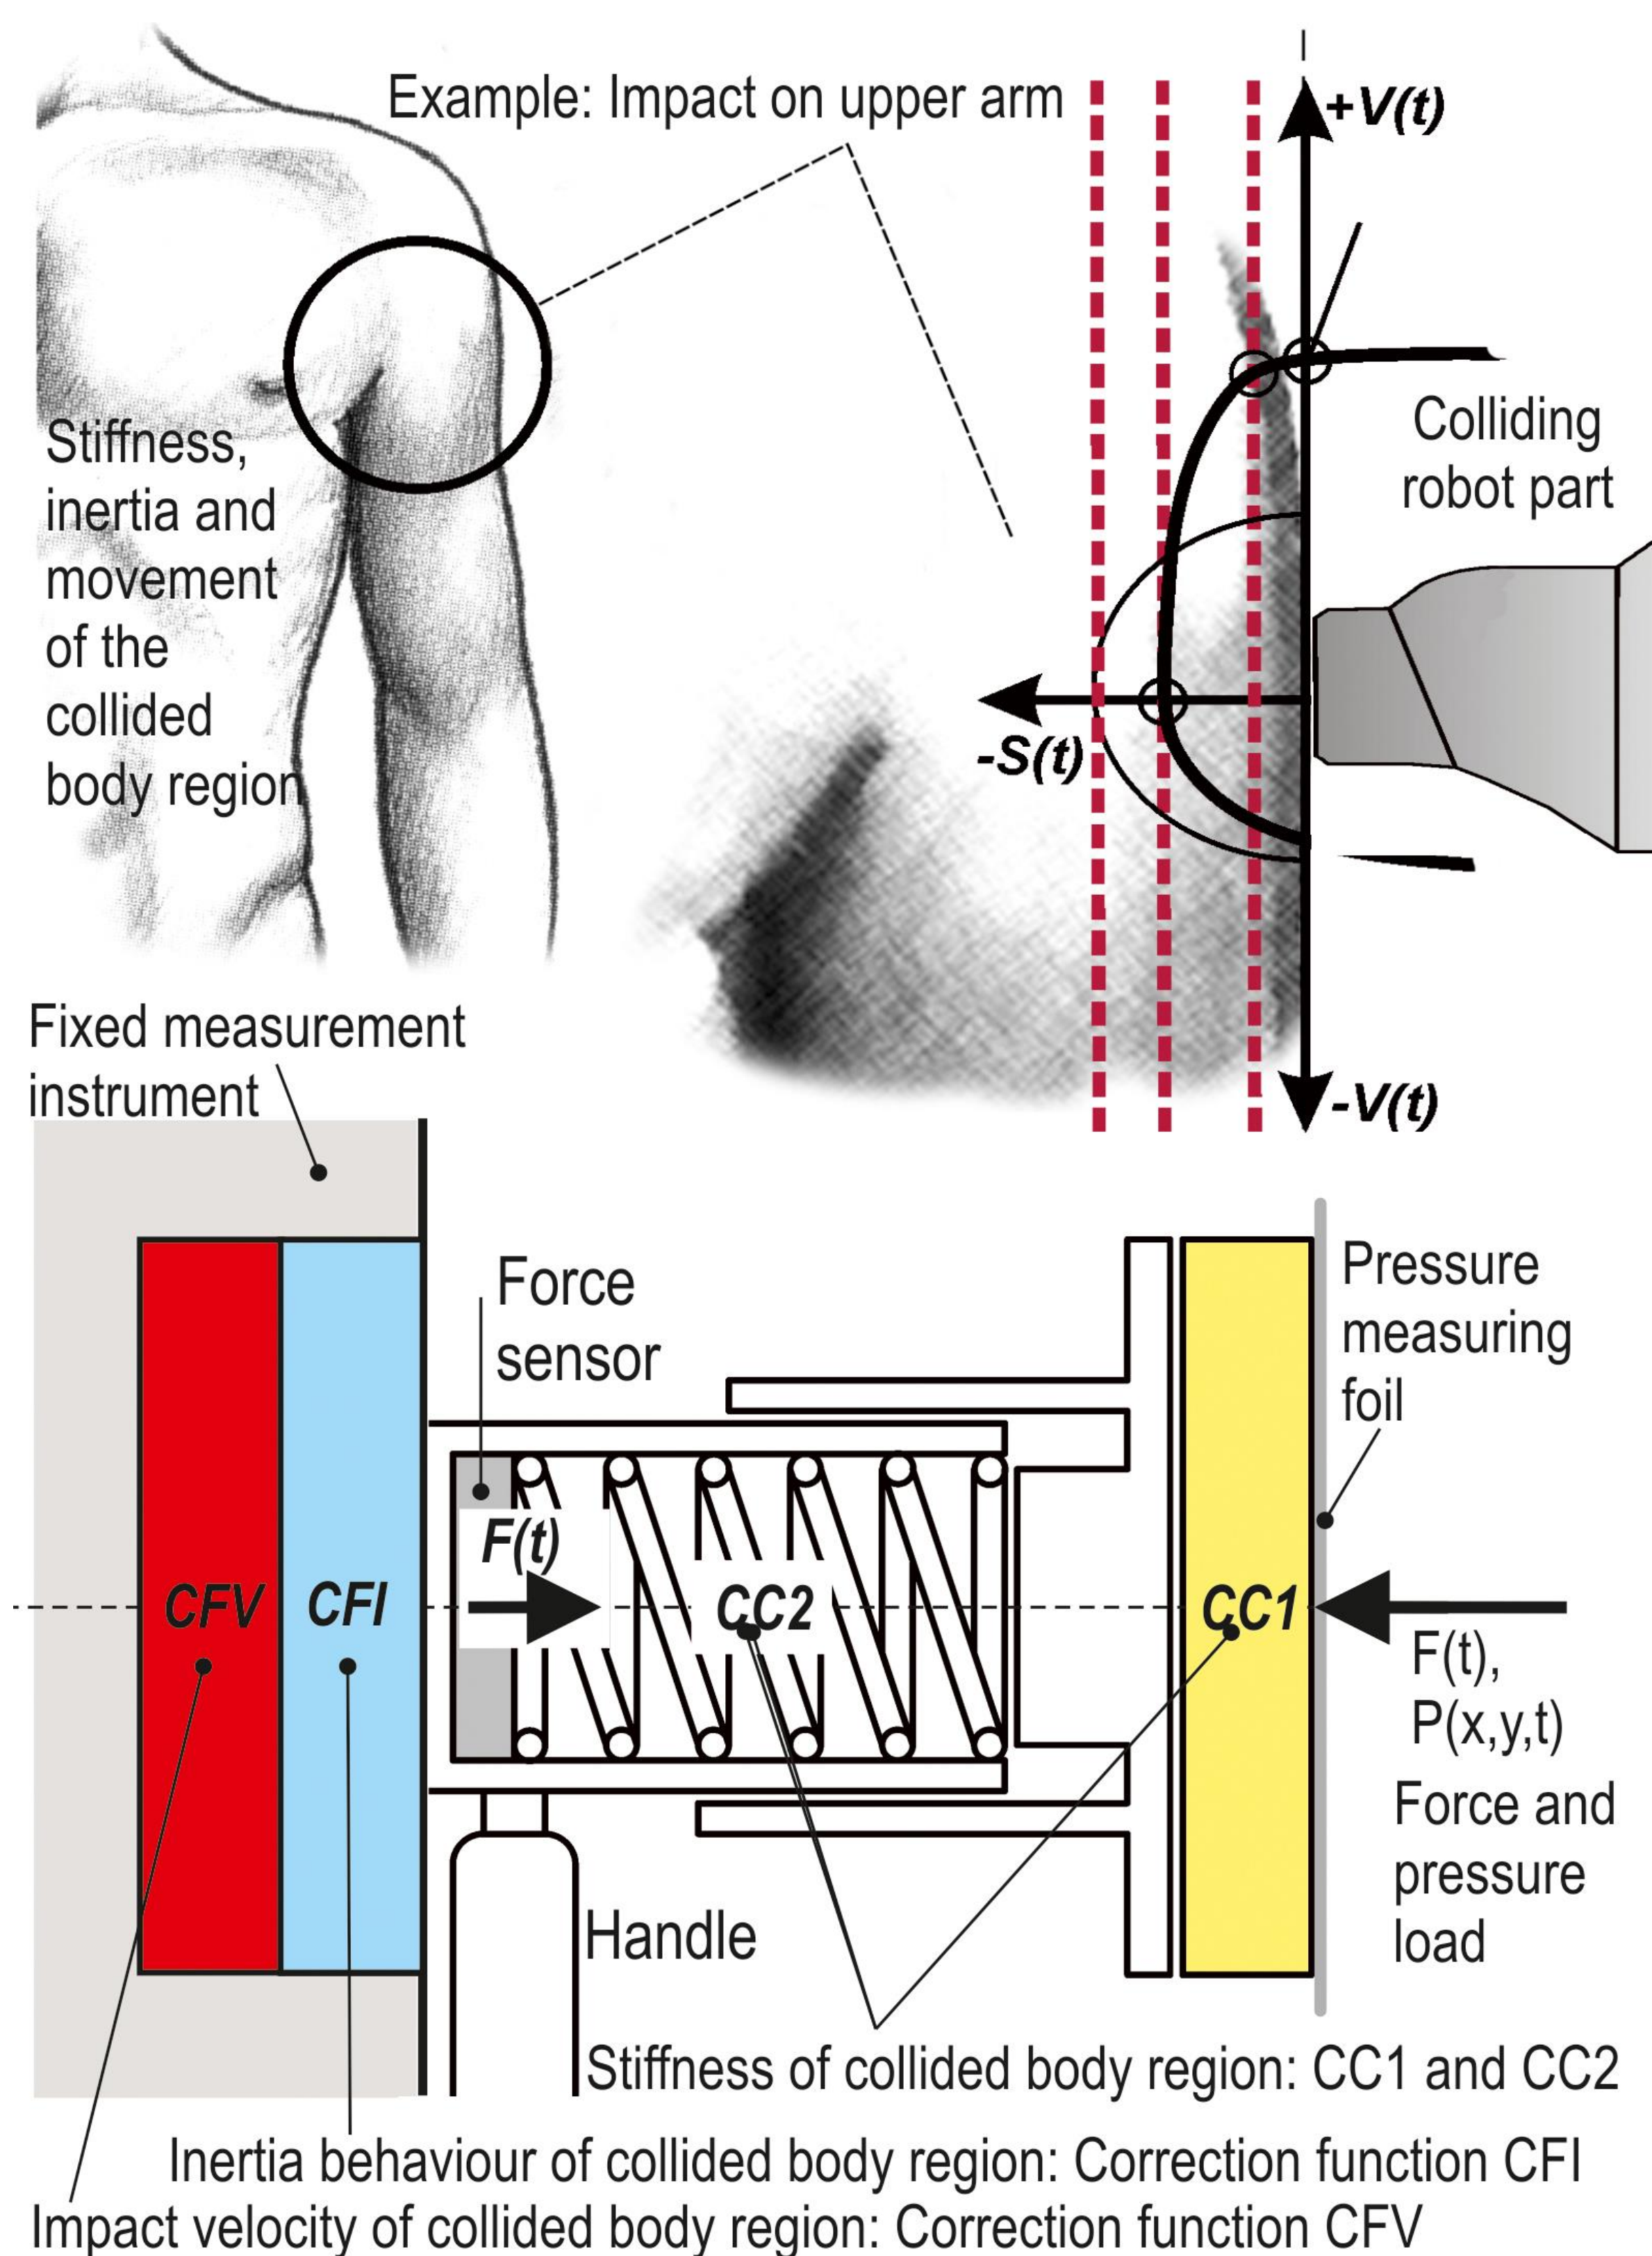

IFA

Institut für Arbeitsschutz der Deutschen Gesetzlichen Unfallversicherung

Force/pressure instrument

Schematic diagram of the KDMG-KOLROBOT force/pressure instrument for the testing of collaborative robots

Modular measurement and analysis system for use in industrial risk assessments

Development: IFA